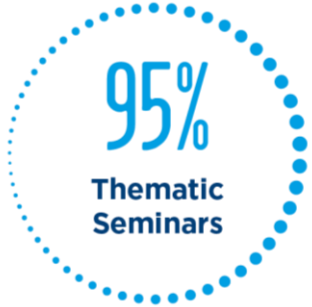

PETER LAVELLE,
CEO OF GLASGOW WOOD

**CIRCULAR
COMMUNITIES**
SCOTLAND

HOW WE SUPPORT YOU

WHAT WE DO

THE REUSE CONSORTIUM

STATISTICS FOR 2022/2023

3,174

Low-income households helped